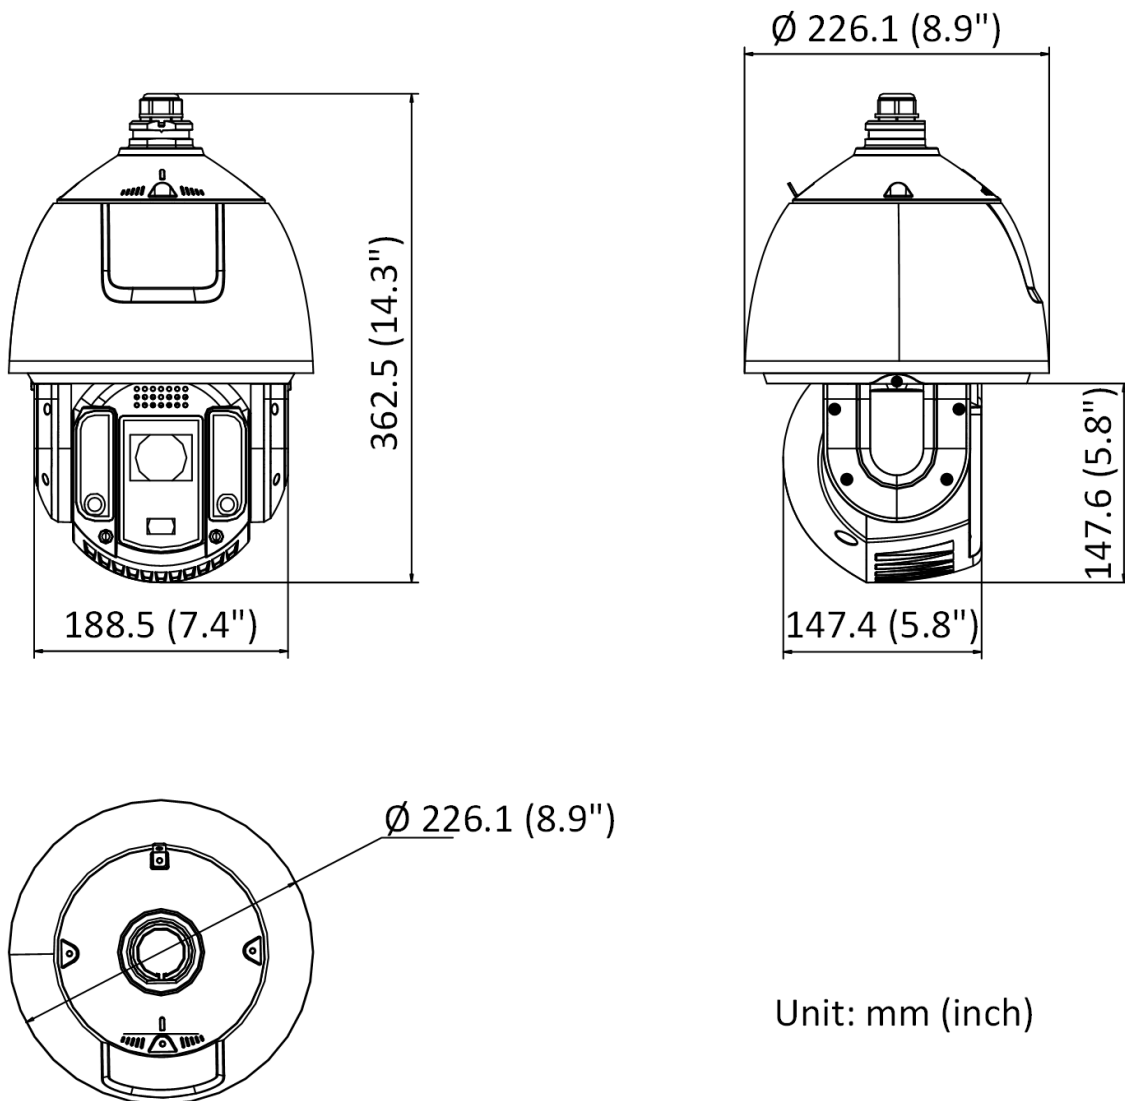

Material	ADC12
Dimensions	Ø 226.1 mm × 362.5 mm (Ø 8.9" × 14.3")
Weight	approx. 4.8 kg (10.58 lb.)
Approval	
Protection	IP66, IK10 (excluding glass window), 6000V Lightning Protection, Surge Protection and Voltage Transient Protection

▪ **Available Model**

DS-2DE7S225MW-AEB(F1) (S5)

▪ **Dimension**

Unit: mm (inch)