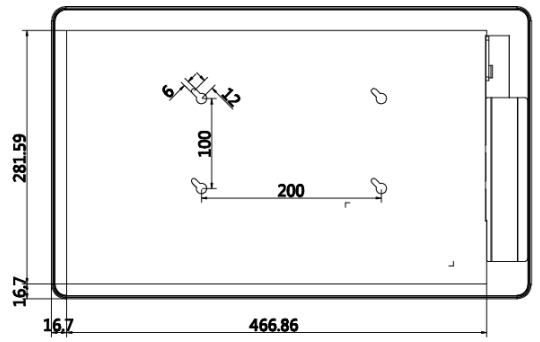

Without wall-mounted backboard