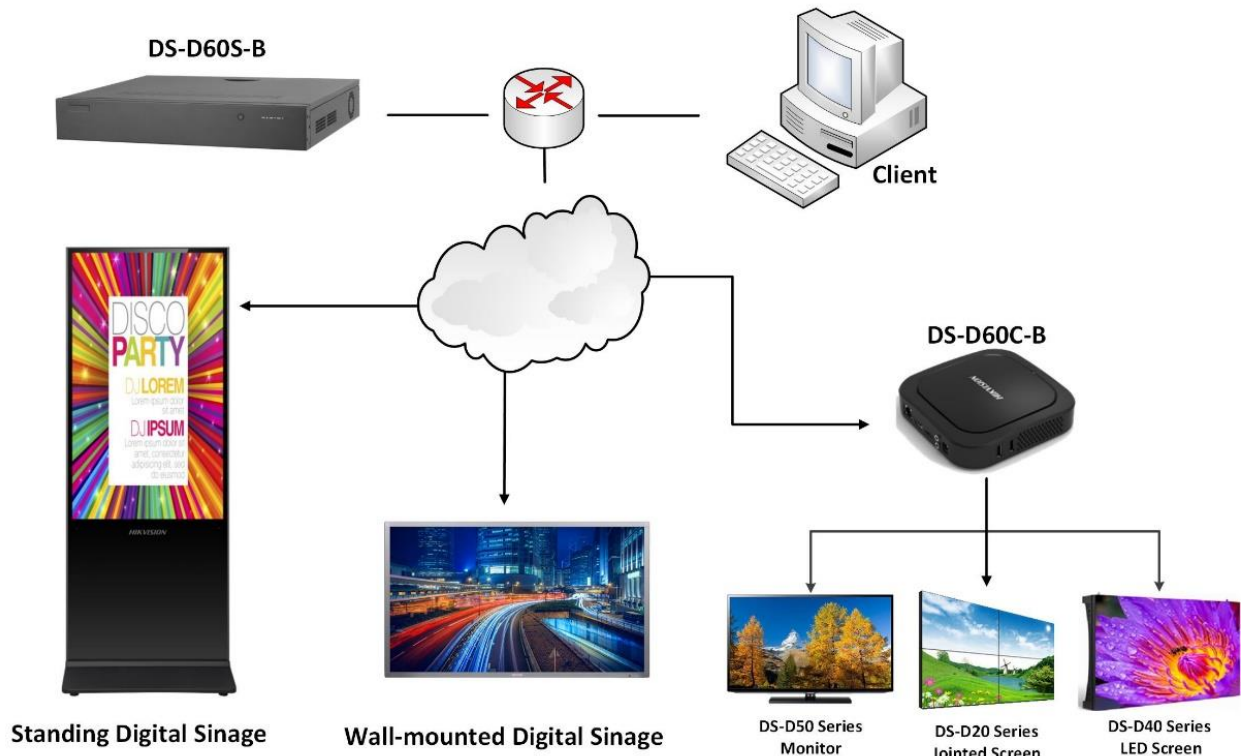

Typical Application