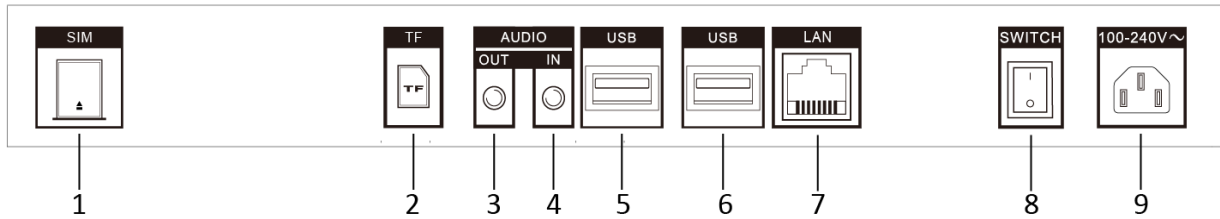

## Physical Interface

No.	Interface	Description	No.	Interface	Description
1	SIM	SIM card slot	2	TF	TF card slot
3	AUDIO OUT	Audio output	4	AUDIO IN	Audio input
5	USB	USB 2.0 interface	6	USB	USB 2.0 interface
7	LAN	Network Interface	8	Switch	Power switch
9	100-240V~	Power interface	---	---	---