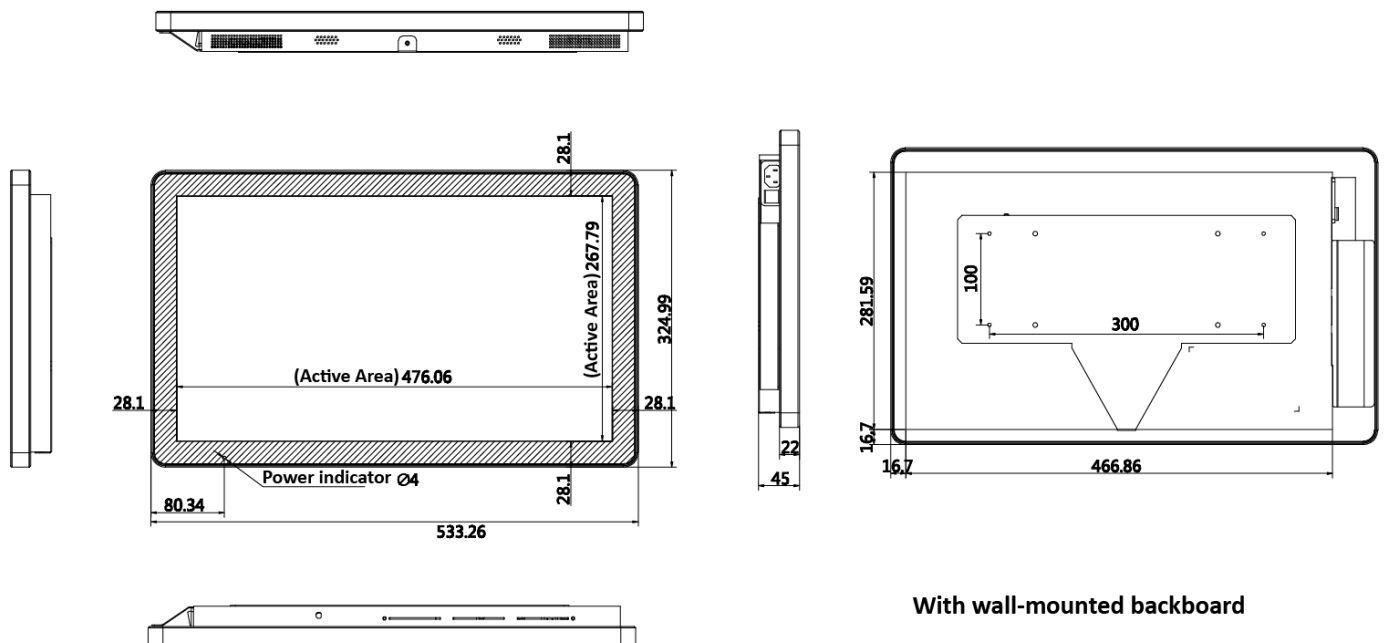

Dimension (unit: mm)