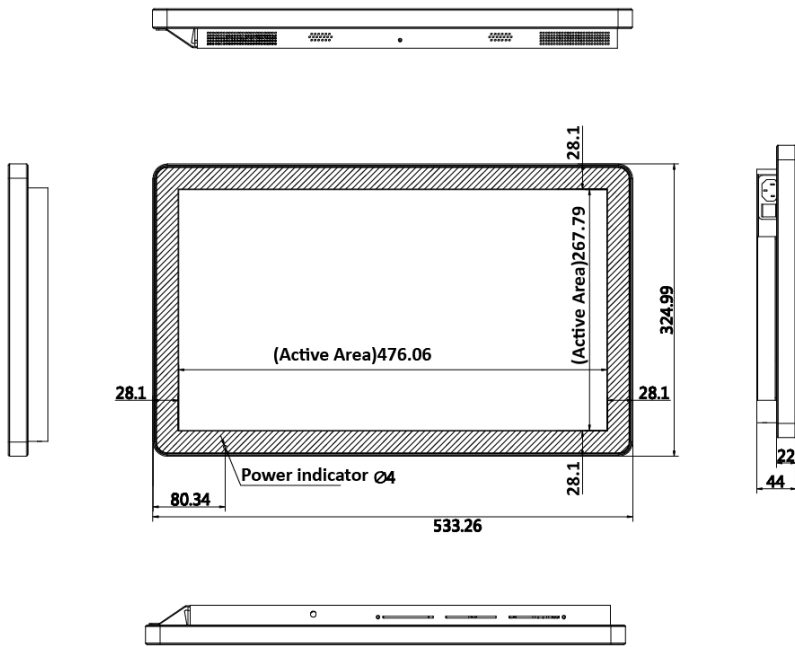

Without wall-mounted backboard