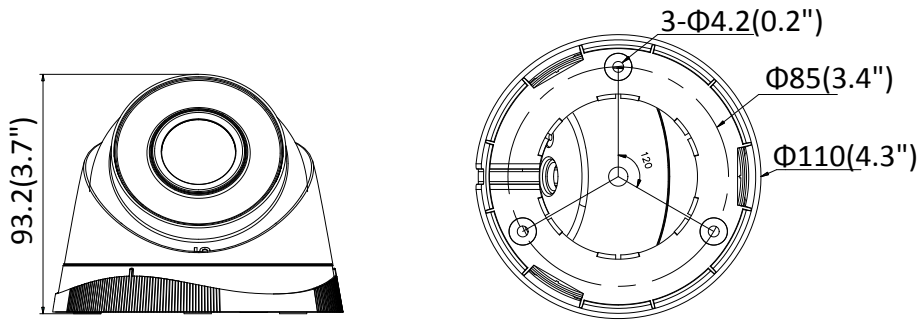

Dimension

Accessory

Distributed by

HIKVISION®
HiWatch Series

Headquarters

No.555 Qianmo Road, Binjiang District,
Hangzhou 310051, China
T +86-571-8807-5998
overseasbusiness@hikvision.com

Hikvision USA
T +1-909-895-0400
sales.usa@hikvision.com

Hikvision Italy
T +39-0438-6902
info.it@hikvision.com

Hikvision Singapore
T +65-6684-4718
sg@hikvision.com

Hikvision Africa
T +27 (10) 0351172
sale.africa@hikvision.com

Hikvision Europe
T +31-23-55-42-770
info.eu@hikvision.com

Hikvision France
T +33(0)1-85-330-450
info.fr@hikvision.com

Hikvision Oceania
T +61-2-8599-4233
salesau@hikvision.com

Hikvision Hong Kong
T +852-2151-1761

Hikvision Middle East
T +971-4-8816086
salesme@hikvision.com

Hikvision Spain
T +34-91-737-16-55
info.es@hikvision.com

Hikvision Canada
T +1-909-895-0400
sales.usa@hikvision.com

Hikvision Russia
T +7-495-669-67-99
saleru@hikvision.com

Hikvision Poland
T +48-22-460-01-50
poland@hikvision.com

Hikvision Korea
T +82-31-731-8841
sales.korea@hikvision.com

Hikvision India
T +91-22-28469900
sales@pramahikvision.com

Hikvision UK
T +01628-902140
support.uk@hikvision.com

Hikvision Brazil
T +55 11 3318-0050
Latam.support@hikvision.com