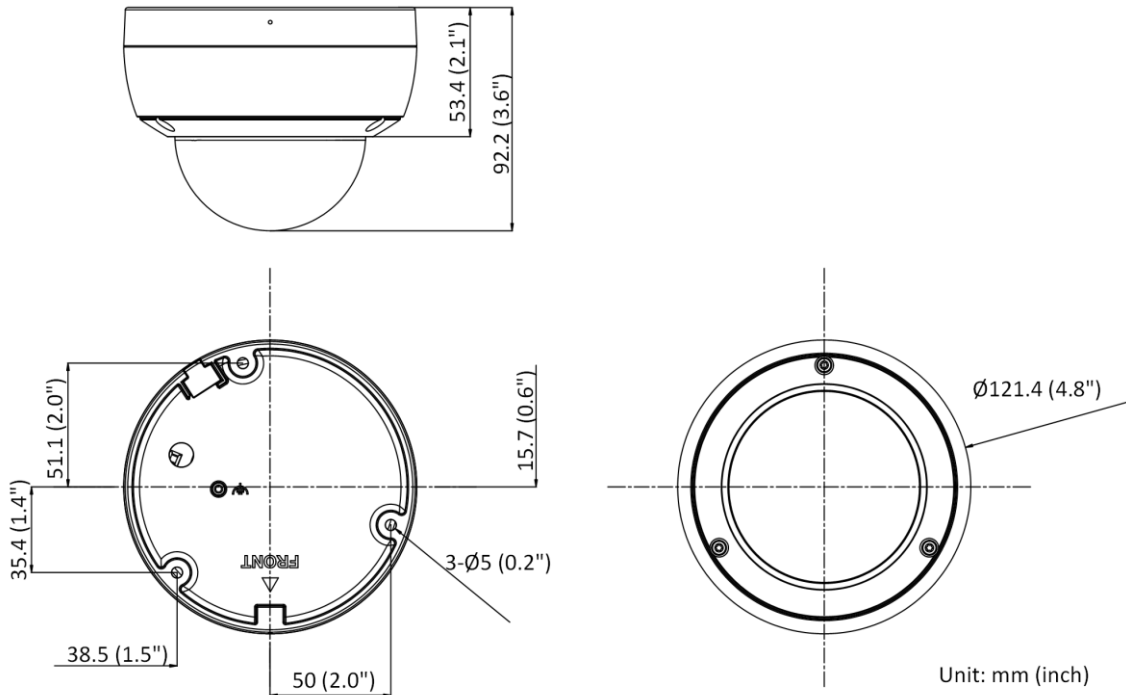

▪ **Available Model**

- DS-2CD2146G2-IS (2.8/4/6 mm)
- DS-2CD2146G2-ISU (2.8/4/6 mm)
- DS-2CD2146G2-I (2.8/4/6 mm)

▪ **Dimension**

▪ **Accessory**

▪ **Optional**

DS-1276ZJ-SUS Corner Mount	DS-1272ZJ-120 Wall Mount	DS-1275ZJ-SUS Vertical Pole Mount	DS-1271ZJ-120 Pendant Mount	DS-1280ZJ-DM46 Junction Box
DS-1272ZJ-120B Wall Mount	DS-1253ZJ-M Water-proof