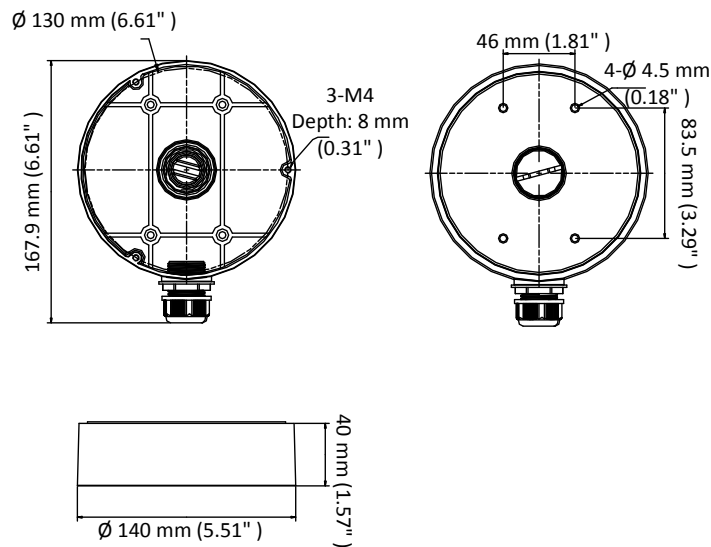

### Junction Box

### Features

- Aluminum alloy with surface spray treatment
- Side inlet, and bottom inlet
- Interchangeable bottom waterproof cover, and side gland nut
- Applies to both indoor conditions, and outdoor conditions

### Dimension

### Parameter

Model	DS-1280ZJ-DM45
Parameters	Junction Box
Appearance	Hikvision White
Material	Aluminum Alloy
Dimension	Φ 140 mm × 40 mm (5.51" × 1.57")
Weight	Approx.: 237 g (0.52 lb.)