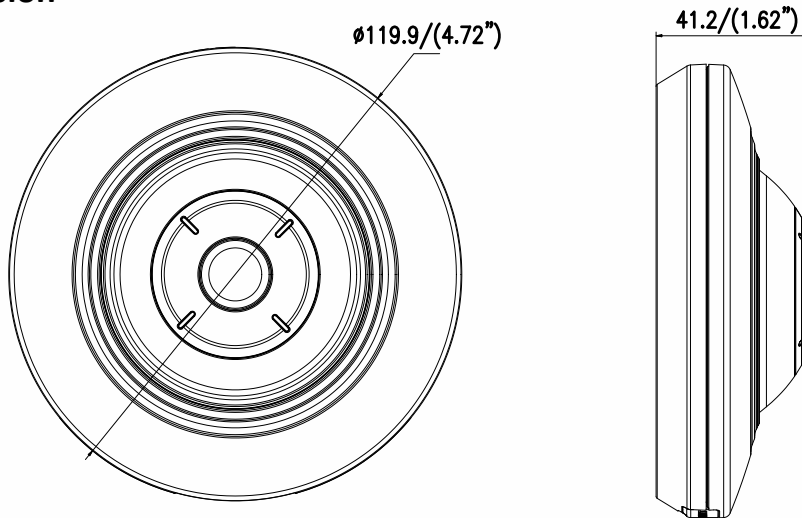

Detection	Motion detection, dynamic analysis, intrusion detection, line crossing detection
Protocols	TCP/IP, ICMP, HTTP, HTTPS, FTP, DHCP, DNS, DDNS, RTP, RTSP, RTCP, PPPoE, NTP, UPnP, SMTP, SNMP, IGMP, 802.1X, QoS, IPv6, WebSocket, WebSockets
Standard	ONVIF (PROFILE S, PROFILE G), ISAPI
General Function	One-key reset, anti-flicker, password protection, privacy mask, IP Address filtering, heartbeat, watermark
Firmware Version	V5.5.52
Interface	
Communication Interface	1 RJ45 10M/100M self-adaptive Ethernet port
Audio (-S)	1 audio input (line in), 1 audio output interface
Alarm (-S)	1 alarm input, 1 alarm output (12 VDC, max. 30 mA)
On-board Storage	Built-in microSD/SDHC/SDXC slot, up to 128 G
General	
Operating Conditions	-10 °C to +50 °C (-14 °F to +122 °F), Humidity 95% or less (non-condensing)
Power Supply	12 VDC, 0.5 A, max. 6 W PoE (802.3af, 36 V to 57 V), 0.2 A to 0.1 A, max. 7.5 W
IR Range	Up to 8 m
Dimensions	Φ 119.9 × 41.2 mm (Φ 4.72" × 1.62")
Weight	600 g (1.32 lbs.)

Available Model

DS-2CD2955FWD-I (1.05 mm), DS-2CD2955FWD-IS (1.05 mm)

▪ Typical Application

Hikvision products are classified into three levels according to their anti-corrosion performance.

Refer to the following description to choose for your using environment.

Dimension

Unit: mm (inch)

Accessory

DS-1294ZJ
Wall mount

DS-1281ZJ-DM27
Inclined ceiling
mount

DS-1297ZJ
Pendant mount
(extendable)

DS-1299ZJ
Pendant mount

Distributed by