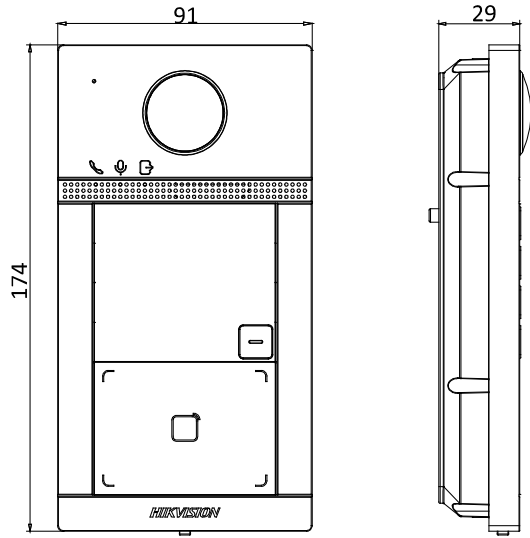

General	
Protection level	IP65, IK08
Indicator	3
Power supply	IEEE802.3af, standard PoE 12 VDC
Power consumption	< 10 W
Working temperature	-40° C to 53° C (-40° F to 127.4° F)
Working humidity	10% to 95%
Installation	Flush mounting
Dimension	174 mm × 91 mm × 29 mm

Available Model

DS-KV8113-WME1(B)/Flush

Appearance and Interfaces

No.	Description	No.	Description
1	Microphone	6	Card Reading Area
2	Indicator	7	IR Light
3	Camera	8	MicroSD Card Slot & Debugging Port

4	Loudspeaker	9	LAN
5	Button	10	Terminals

Dimension

Distributed by

**HIKVISION®****Headquarters**

No.555 Qianmo Road, Binjiang District,
Hangzhou 310051, China
T +86-571-8807-5998
overseasbusiness@hikvision.com

Hikvision USA
T +1-909-895-0400
sales.usa@hikvision.com