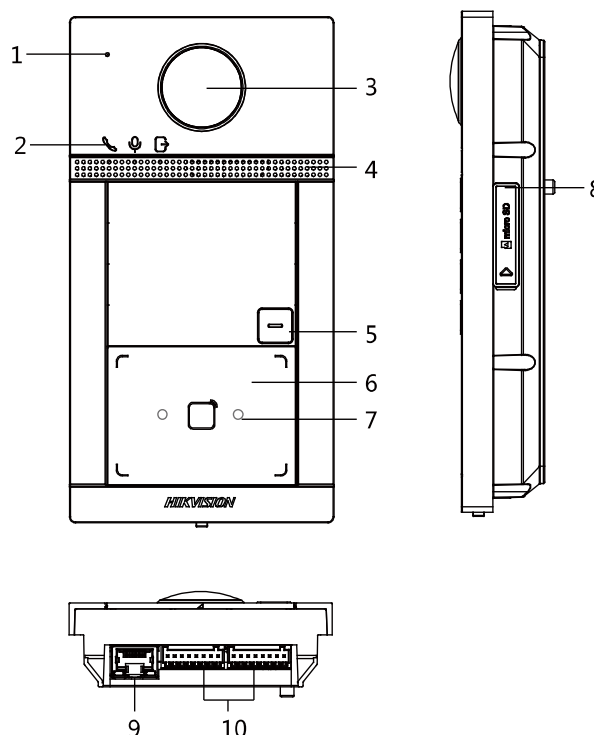

Card capacity	Max. 10000
User capacity	Max. 2000
Linked Indoor station	1
Linked sub door station	Max. 16
Linked doorphone	Max. 8
Protocol	ISAPI, RTSP, STMP, SNMP
Unlock door	Unlock by presenting cards, unlock via Client Software, unlock via App, unlock via indoor station

General	
Protection level	IP65, IK08
Indicator	3
Power supply	IEEE802.3af, standard PoE 12 VDC
Power consumption	< 10 W
Working temperature	-40° C to 53° C (-40° F to 127.4° F)
Working humidity	10% to 95%
Installation	Flush mounting
Dimension	174 mm × 91 mm × 29 mm

Available Model

DS-KV8113-WME1(B)/Flush

Appearance and Interfaces

No.	Description	No.	Description
1	Microphone	6	Card Reading Area
2	Indicator	7	IR Light
3	Camera	8	MicroSD Card Slot & Debugging Port