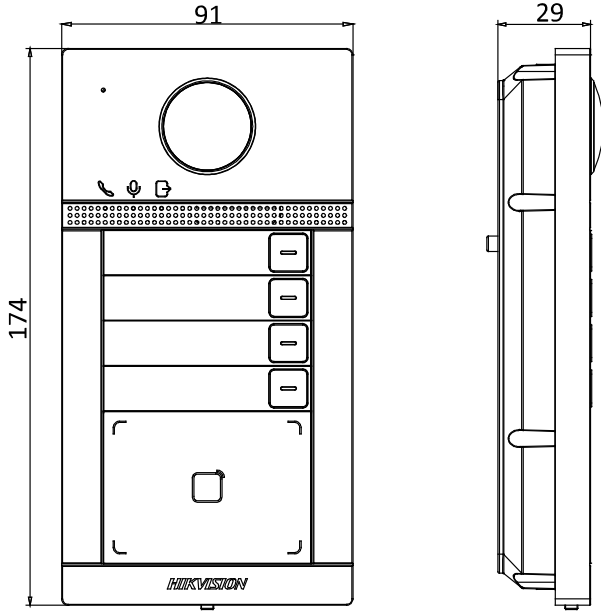

3	Camera	8	MicroSD Card Slot & Debugging Port
4	Loudspeaker	9	LAN
5	Button	10	Terminals

Dimension