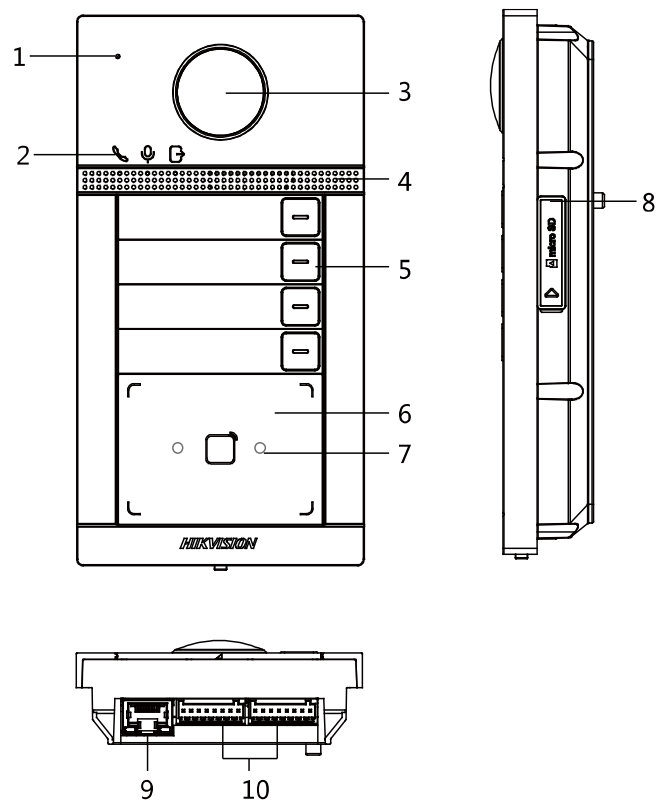

Card capacity	Max. 10000
User capacity	Max. 2000
Linked Indoor station	3
Linked sub door station	Max. 16
Linked doorphone	Max. 8
Protocol	ISAPI, RTSP, STMP, SNMP
Unlock door	Unlock by presenting cards, unlock via Client Software, unlock via App, unlock via indoor station

General	
Protection level	IP65, IK08
Indicator	3
Power supply	IEEE802.3af, standard PoE 12 VDC
Power consumption	< 10 W
Working temperature	-40° C to 53° C (-40° F to 127.4° F)
Working humidity	10% to 95%
Installation	Flush mounting
Dimension	174 mm × 91 mm × 29 mm

Available Model

DS-KV8413-WME1(B)/Flush

Appearance and Interfaces

No.	Description	No.	Description
1	Microphone	6	Card Reading Area
2	Indicator	7	IR Light