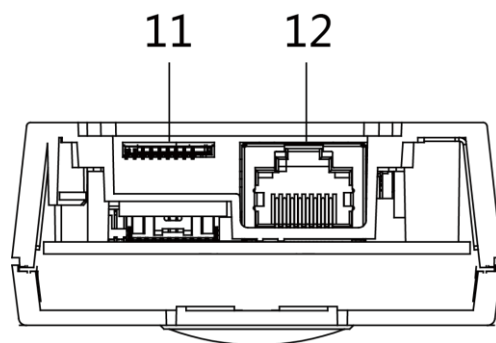

▪ Specification

System parameters	
Operation system	Linux
ROM	32 MB
RAM	256 MB
Processor	Embedded high performance processor
Display parameters	
Screen size	/
Operation method	/
Type	/
Resolution	/
Video parameters	
Lens	1
Resolution	Main stream: 1920 × 1080p, 720p Sub stream: 704 × 576p
FOV	Horizontal: 131° Vertical: 78°
Wide dynamic range (WDR)	Support 120 dB
Supplement light	IR light, up to 3 m
Video compression standard	H.264
Audio parameters	
Audio input	1 built-in omnidirectional microphone
Audio compression standard	G.711 U
Audio output	1 built-in loudspeaker
Audio compression bitrate	64 Kbps
Audio quality	Noise suppression and echo cancellation
Volume adjustment	Adjustable
Capacity	
User capacity	2000
Face capacity	/
Card capacity	10000
Network parameters	
Network protocol	TCP/IP, RTSP
Wi-Fi	IEEE802.11b, IEEE802.11g, IEEE802.11n
Bluetooth	Not supported.
3G/4G	/
Device interfaces	
Alarm input	4
Network interface	1 RJ-45, 10/100 Mbps self-adaptive
TAMPER	1
Exit button	1
RS-485	1
USB	/
Wiegand	/
TF card	Reserved
Alarm output	/

Lock control	1 relay, Max. 30 VDC 2 A
Door contact input	1
General	
Button	1 physical button
Installation	Surface mounting
Indicator	2
Weight	Net weight: 0.190 kg Gross weight: 0.414 kg
Protective level	IP65
Working temperature	-40 °C to 55 °C(-40 °F to 131 °F)
Working humidity	10% to 95% (no-condensing)
Dimension (W × H × D)	138 mm × 65 mm × 27 mm (5.4" × 2.6" × 1.1")
Battery	/
Application environment	Outdoor
Power consumption	< 10 W
Language	English, French, Portuguese (Brazil), Spanish, Russian, German, Italian, Polish, Arabic, Turkish, Vietnamese, Hungarian, Dutch, Romanian, Czech, Bulgarian, Ukrainian, Croatian, Serbian, Portuguese, Slovak

Physical Interface

No.	Description	No.	Description
1	Microphone	7	Terminals
2	Camera	8	Debugging Port
3	Indicator	9	TAMPER
4	Button	10	Set Screw
5	Card Reading Area	11	TF Card Slot (Reserved)
6	Loudspeaker	12	Network Interface