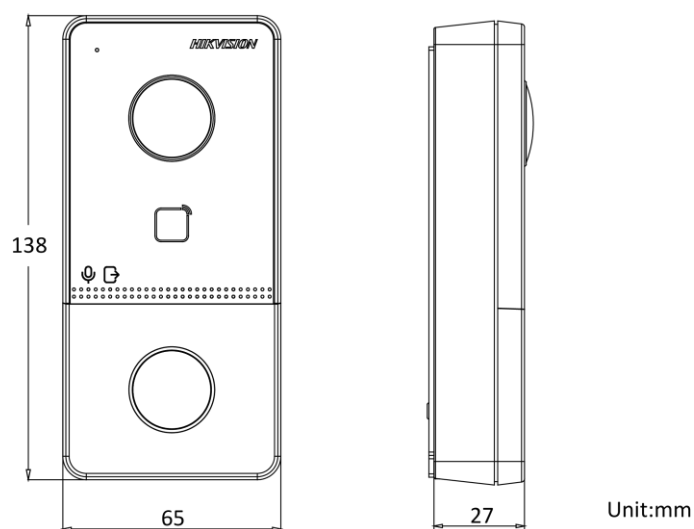

▪ **Dimension**

Unit:mm

▪ **Accessory**

▪ **Optional**

DS-KAW50-1	DS-KABV6113-RS Villa Door Station Rain Shield	DS-KAW50-1N

Headquarters

No.555 Qianmo Road, Binjiang District,
Hangzhou 310051, China
T +86-571-8807-5998
www.hikvision.com

Follow us on social media to get the latest product and solution information.

Hikvision

HikvisionHQ

HikvisionHQ

Hikvision_Global

Hikvision
Corporate Channel

hikvisionhq