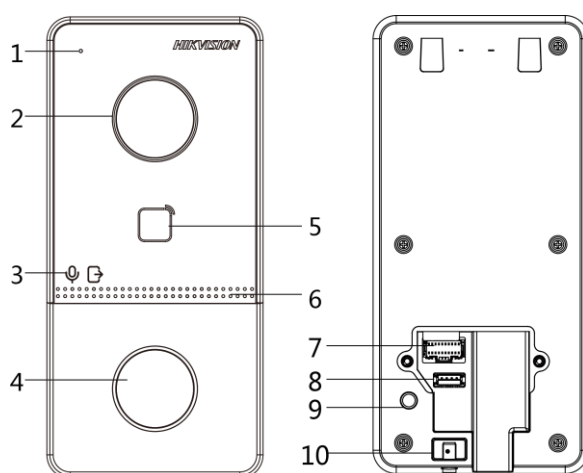

Lock control	1 relay, Max. 30 VDC 2 A
Door contact input	1
General	
Button	1 physical button
Installation	Surface mounting
Indicator	2
Weight	Net weight: 0.190 kg Gross weight: 0.414 kg
Protective level	IP65
Working temperature	-40 °C to 55 °C(-40 °F to 131 °F)
Working humidity	10% to 95% (no-condensing)
Dimension (W × H × D)	138 mm × 65 mm × 27 mm (5.4" × 2.6" × 1.1")
Battery	/
Application environment	Outdoor
Power consumption	< 10 W
Language	English, French, Portuguese (Brazil), Spanish, Russian, German, Italian, Polish, Arabic, Turkish, Vietnamese, Hungarian, Dutch, Romanian, Czech, Bulgarian, Ukrainian, Croatian, Serbian, Portuguese, Slovak

Physical Interface

No.	Description	No.	Description
1	Microphone	7	Terminals
2	Camera	8	Debugging Port
3	Indicator	9	TAMPER
4	Button	10	Set Screw
5	Card Reading Area	11	TF Card Slot (Reserved)
6	Loudspeaker	12	Network Interface