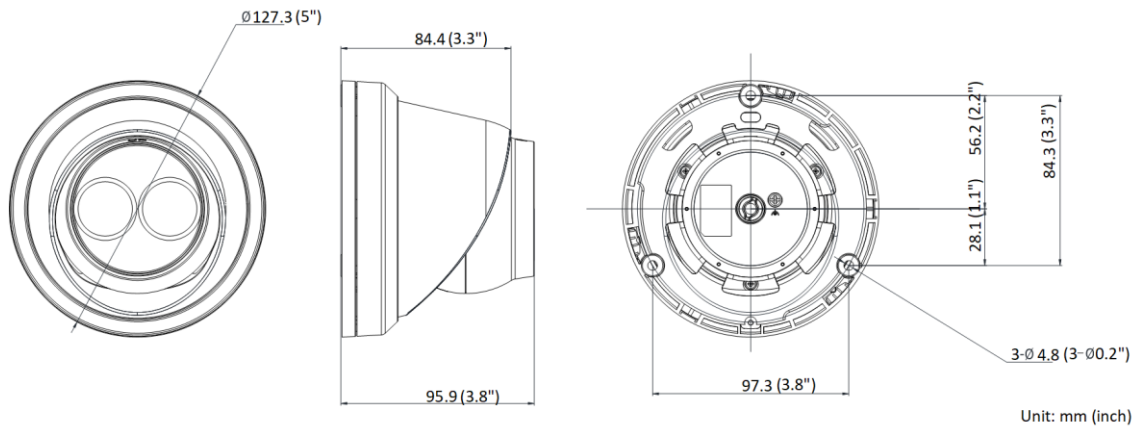

▪ **Available Model**

DS-2CD2385FWD-I (2.8/4/6/8/12 mm)

DS-2CD2385FWD-I (2.8 mm) (Black)

▪ **Dimension**

▪ **Accessory**

▪ **Optional**

DS-1276ZJ-SUS Corner Mount	DS-1275ZJ-SUS Vertical Pole Mount	DS-1273ZJ-130-TRL Wall Mount	DS-1273ZJ-130B-TRL Wall Mount	DS-1281ZJ-M Inclined Ceiling Mount
DS-1280ZJ-DM8 Junction Box	DS-1271ZJ-130-TRL Pendant Mount