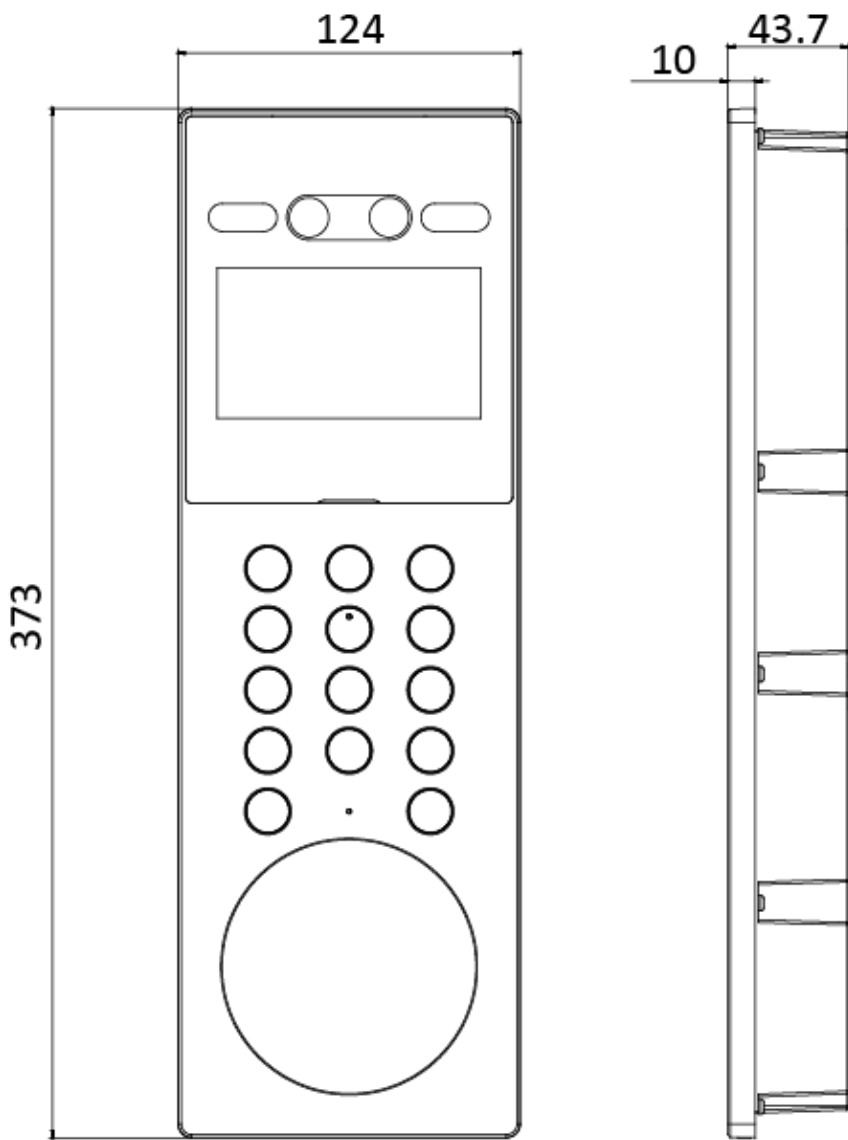

Unit : mm

▪ **Accessory**

▪ **Optional**

DS-KAW50-1 50W 12V Power Adapter	DS-KAW50-1N 50W 12V Power Adapter