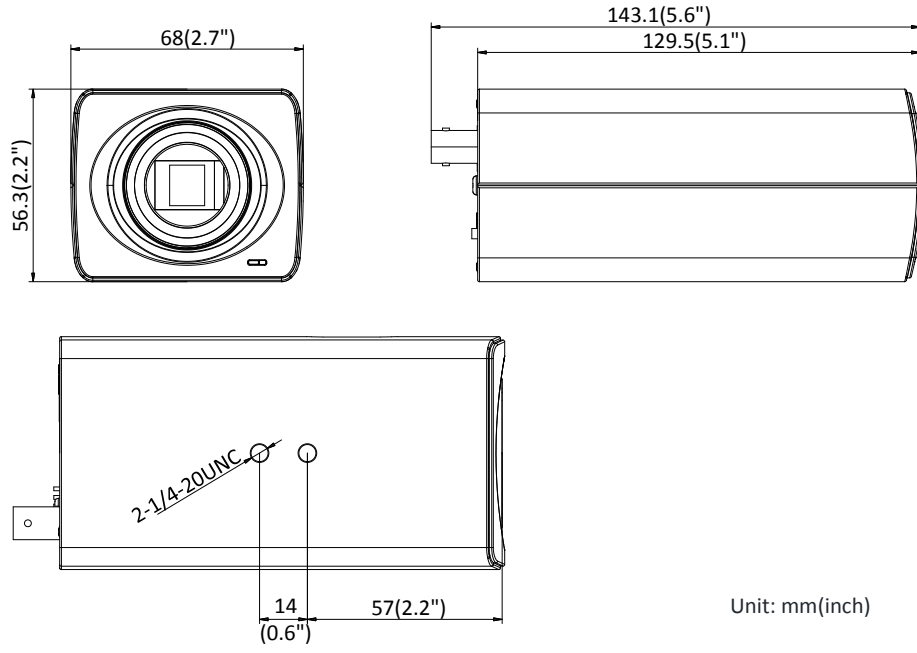

Dimensions