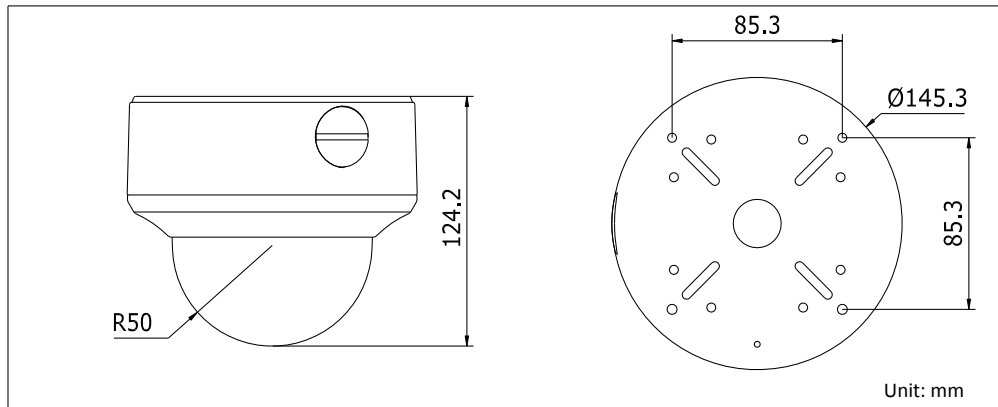

## Specifications

<b>Camera</b>	
Image Sensor	2MP CMOS Image Sensor
Signal System	PAL/NTSC
Effective Pixels	1944(H)*1092(V)
Min. illumination	0.01 Lux @ (F1.2,AGC ON),0 Lux with IR; 0.014 Lux @ (F1.4,AGC ON),0 Lux with IR
Shutter Time	1/25(1/30)s to 1/50,000s
Lens	2.8 - 12 mm @ F1.4
	Angle of view: 103° - 32.1°
Lens Mount	φ14
Day & Night	ICR
Angle Adjustment	Pan: 0 - 355°, Tilt: 0 - 75°, Rotation: 0 - 355°
Synchronization	Internal synchronization
WDR	120dB
Video Frame Rate	1080p@25fps/1080p@30fps
HD Video Output	1 Analog HD output
CVBS Output	1Vp-p Composite Output(75Ω/BNC)
S/N Ratio	> 62dB
<b>Menu</b>	
Scene	Indoor, Outdoor, Indoor1, LOW-LIGHT
Camera ID	On/off (15 characters, position programmable)
AGC	Support
D/N Mode	Color/BW/EXT
White Balance	ATW, AWC-SET, Manual
Privacy Mask	On/Off, maximum 8 zones
Motion Detection	On/Off, maximum 4 zones
BLC	Support
Anti-flicker	On/Off
Language	English, Japanese, CHN1, CHN2, Korean, German, French, Italian, Spanish, Polish, Russian, Portuguese, Dutch, Turkish, Hebrew and Arabic
Functions	HSBLC, Digital noise reduction, Digital zoom(62x), Slow shutter, Mirror, Defog, Defect pixel correction, SMART D-ZOOM
<b>General</b>	
Operating Conditions	-30 °C – 60 °C (-22 °F – 140 °F), Humidity 90% or less (non-condensing)
Power Supply	12 VDC ± 15%; -A: 12 VDC ± 15%, 24 VAC ± 15%,
Power Consumption	Max. 4W; -A: Max. 6W
Protection Level	IP66
IR Range	Up to 40m
Impact Protection	IK10
Communication	Up the coax, Protocol: Pelco-C(CVBS output), HIKVISION-C(TVI output)
Dimensions	Φ 145.3 × 124.2 mm (Φ 5.72" × 4.89")
Weight	1300 g

## Dimensions