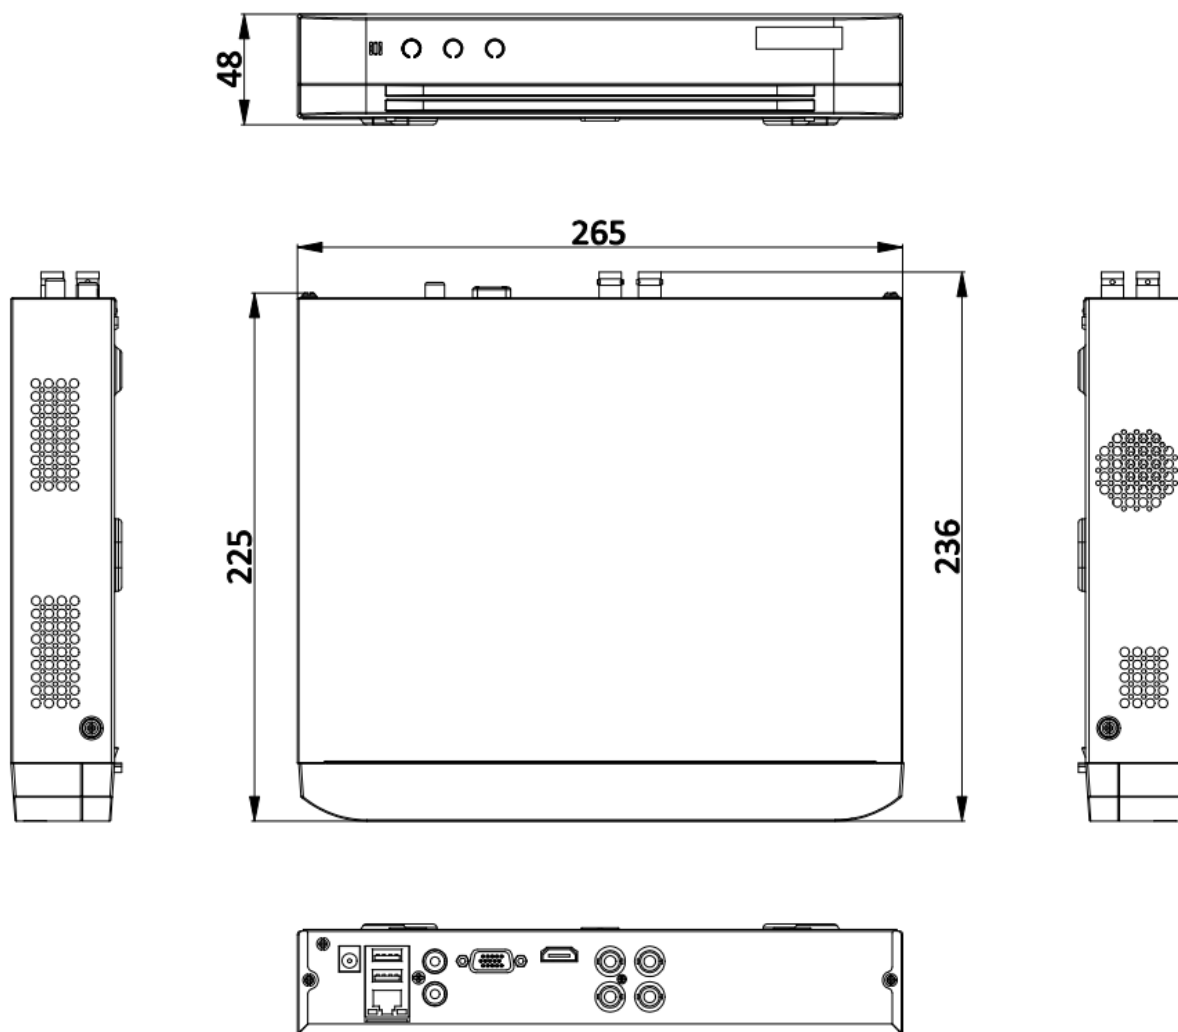

Dimension

scale/1:1;Unit/mm

Physical Interface

No.	Description	No.	Description
1	Video and coaxial audio in	5	AUDIO IN, RCA connector
2	HDMI interface	6	LAN network interface and USB interface
3	VGA interface	7	12 VDC power input
4	AUDIO OUT, RCA connector	8	GND