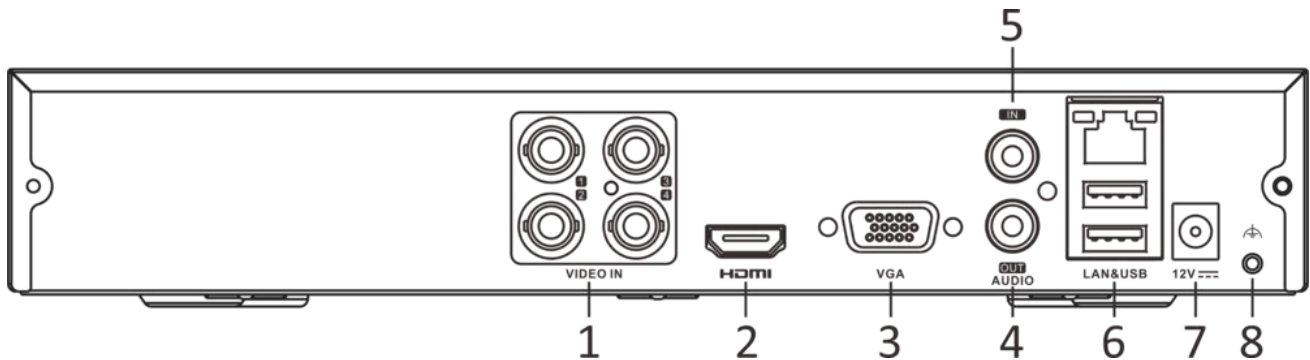

Dimension

scale/1:1;Unit/mm

Physical Interface

No.	Description	No.	Description
1	Video and coaxial audio in	5	AUDIO IN, RCA connector
2	HDMI interface	6	LAN network interface and USB interface
3	VGA interface	7	12 VDC power input
4	AUDIO OUT, RCA connector	8	GND